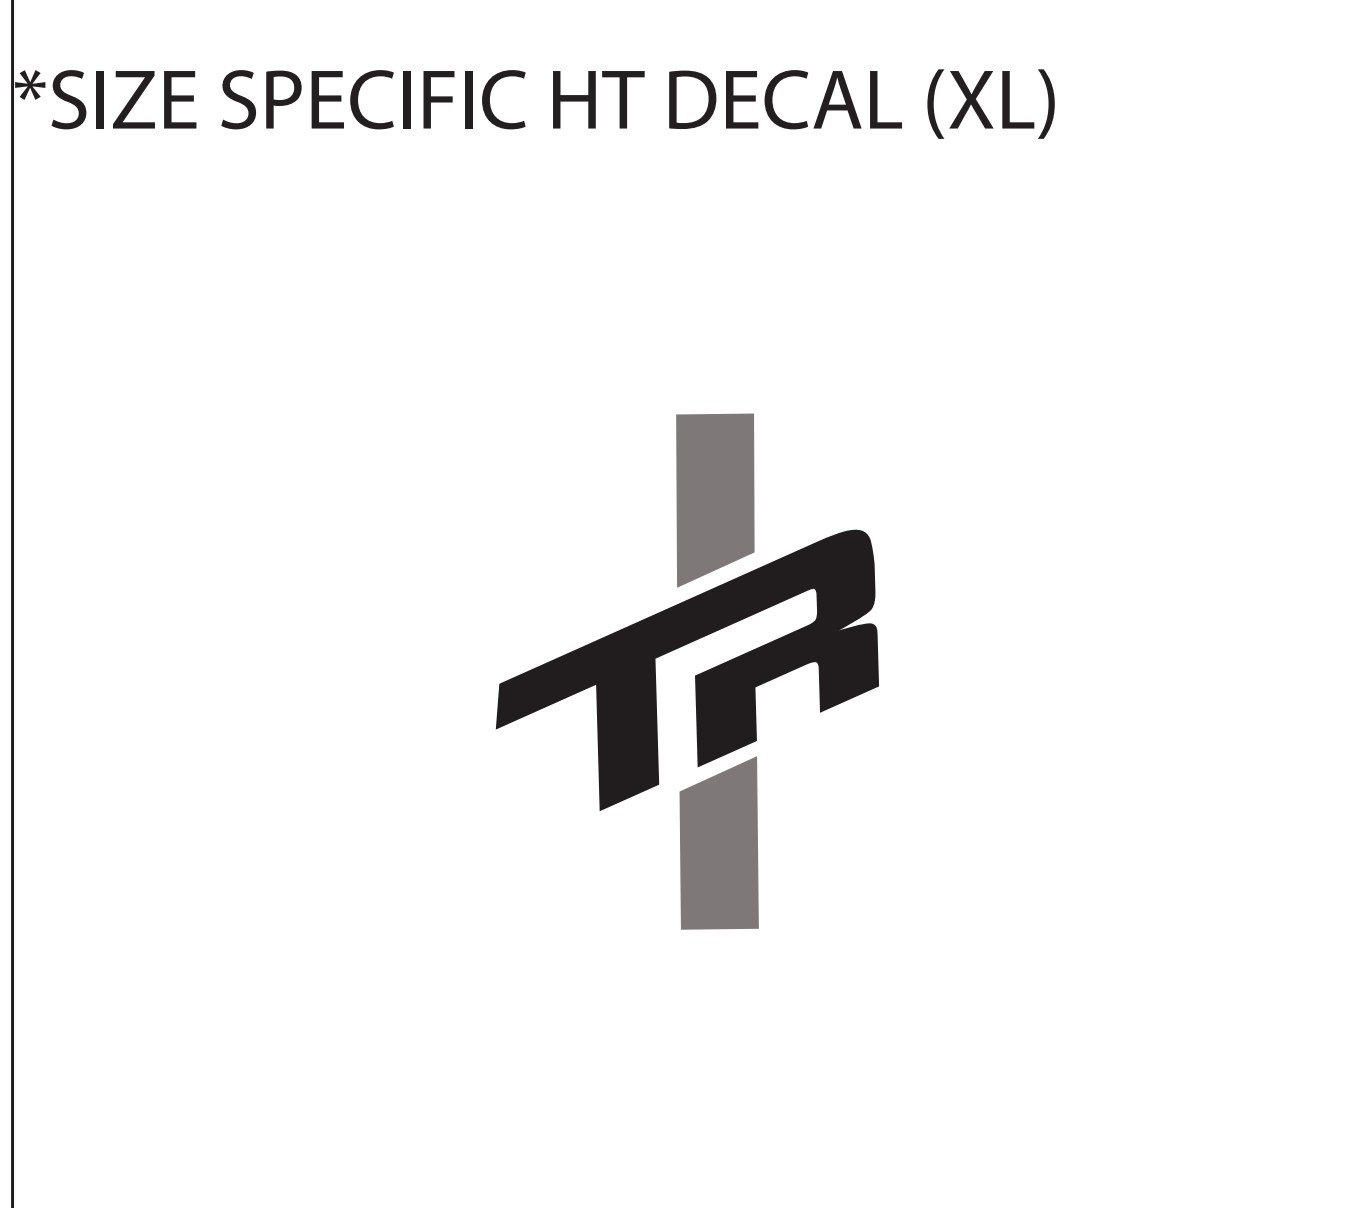

MODEL YEAR 2022
BIKE: SENTINEL ALLOY
COLORS: MISTY GREEN / BLACK POWDER
TRANSITION
BICYCLE COMPANY

TRANSITION TRANSITION

USAGE DISCLAIMER!!!!!!
ALL LOGOS ARE SCALED 1:1. DECALS APPLIED AT THE FACTORY USE A WATER BASED SYSTEM THAT STRETCHES AND CONFORMS TO THE FRAME SURFACE SO IT DISTORTS THE DECAL. SIMPLY USING THIS FILE TO MAKE DECALS TO LAY OVER THE OLD DECALS WILL NOT BE A PERFECT FIT. IT IS UP TO YOU TO MODIFY THE SCALE OF THIS FILE TO WORK FOR YOUR APPLICATION.
TRANSITION BIKES IS NOT RESPONSIBLE FOR THE FIT AND FINISH OF ANY AFTERMARKET DECALS APPLIED TO THE FRAME.

DOWN TUBE DECAL

SCALE 1:1 (100%)

DRIVE SIDE

NON-DRIVE SIDE