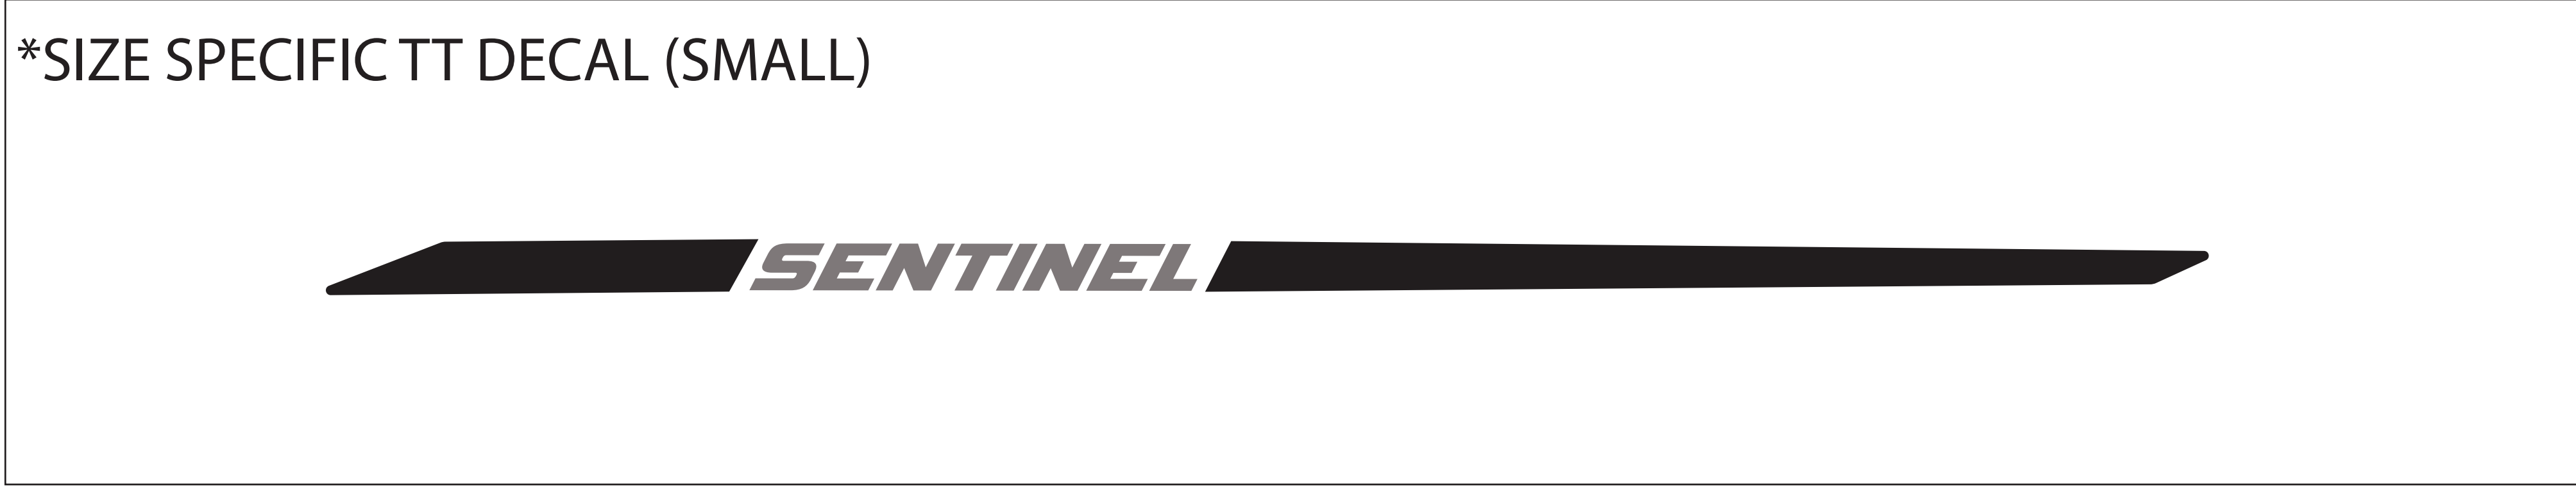

MODEL YEAR 2022
BIKE: SENTINEL ALLOY
COLORS: MISTY GREEN / BLACK POWDER
TRANSITION
BICYCLE COMPANY

TRANSITION TRANSITION

USAGE DISCLAIMER!!!!!!
ALL LOGOS ARE SCALED 1:1. DECALS APPLIED AT THE FACTORY USE A WATER BASED SYSTEM THAT STRETCHES AND CONFORMS TO THE FRAME SURFACE SO IT DISTORTS THE DECAL. SIMPLY USING THIS FILE TO MAKE DECALS TO LAY OVER THE OLD DECALS WILL NOT BE A PERFECT FIT. IT IS UP TO YOU TO MODIFY THE SCALE OF THIS FILE TO WORK FOR YOUR APPLICATION.
TRANSITION BIKES IS NOT RESPONSIBLE FOR THE FIT AND FINISH OF ANY AFTERMARKET DECALS APPLIED TO THE FRAME.

DOWN TUBE DECAL

SCALE 1:1 (100%)

DRIVE SIDE

NON-DRIVE SIDE