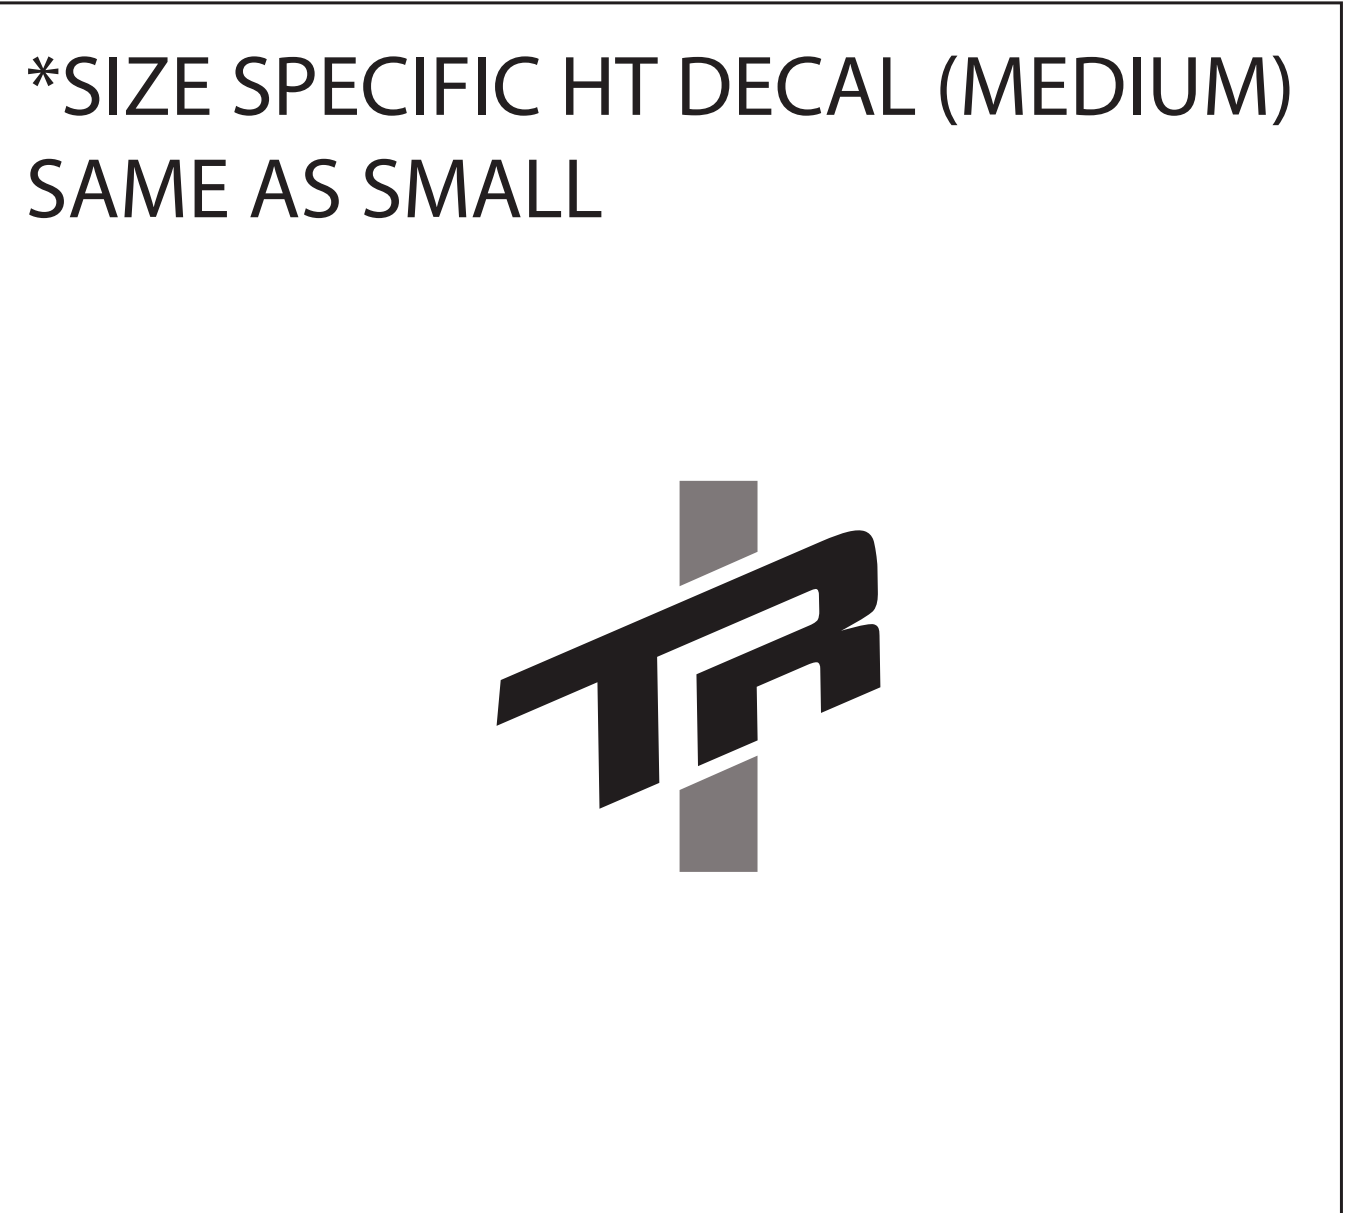

MODEL YEAR 2022
BIKE: SENTINEL ALLOY
COLORS: MISTY GREEN / BLACK POWDER
TRANSITION
BICYCLE COMPANY

TRANSITION TRANSITION

USAGE DISCLAIMER!!!!!!
ALL LOGOS ARE SCALED 1:1. DECALS APPLIED AT THE FACTORY USE A WATER BASED SYSTEM THAT STRETCHES AND CONFORMS TO THE FRAME SURFACE SO IT DISTORTS THE DECAL. SIMPLY USING THIS FILE TO MAKE DECALS TO LAY OVER THE OLD DECALS WILL NOT BE A PERFECT FIT. IT IS UP TO YOU TO MODIFY THE SCALE OF THIS FILE TO WORK FOR YOUR APPLICATION.
TRANSITION BIKES IS NOT RESPONSIBLE FOR THE FIT AND FINISH OF ANY AFTERMARKET DECALS APPLIED TO THE FRAME.

DOWN TUBE DECAL

SCALE 1:1 (100%)

DRIVE SIDE

NON-DRIVE SIDE