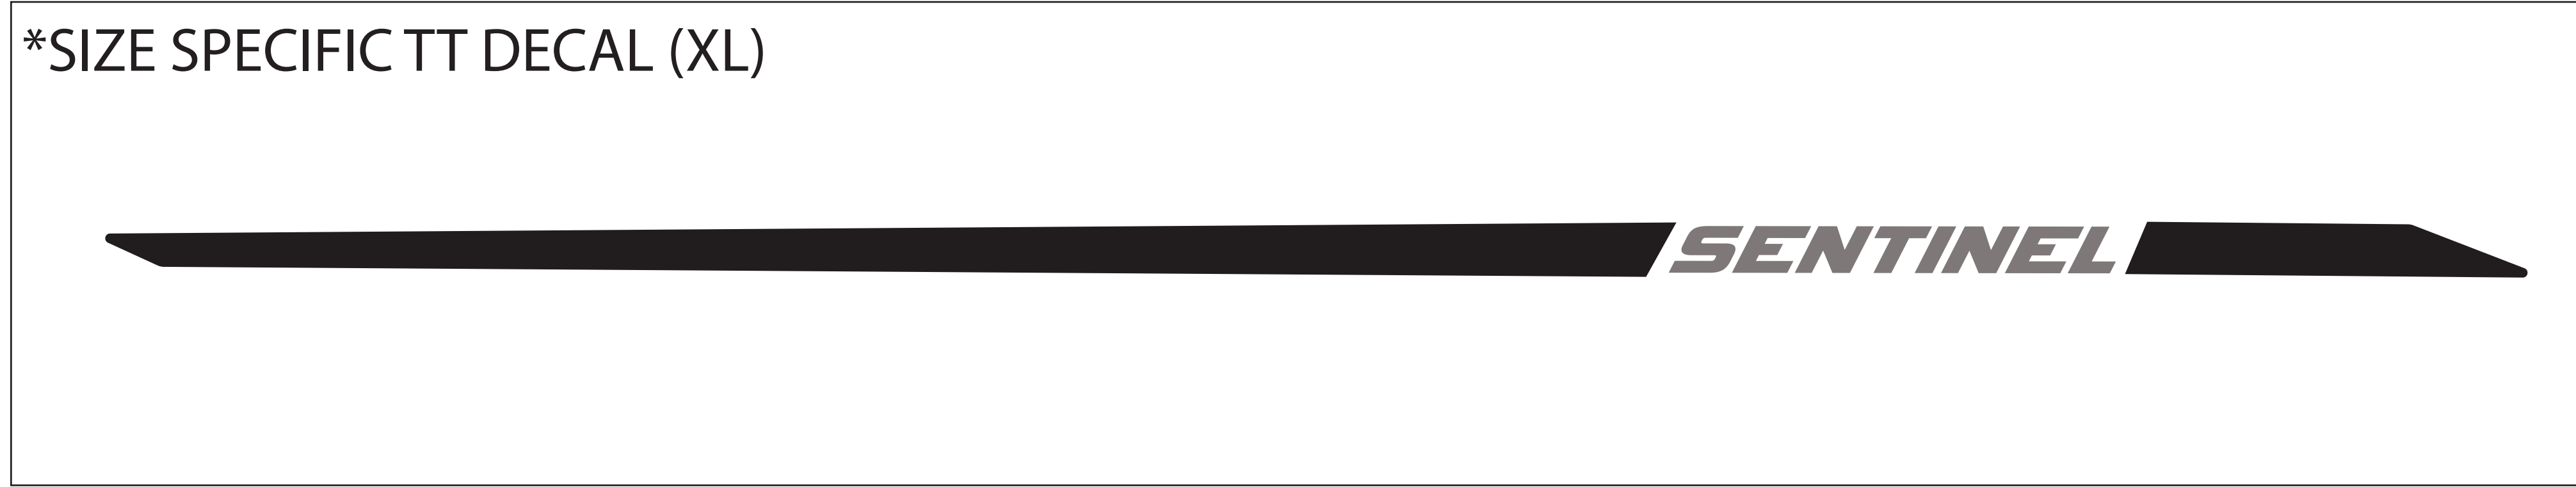

MODEL YEAR 2022
BIKE: SENTINEL ALLOY
COLORS: MISTY GREEN / BLACK POWDER
TRANSITION
BICYCLE COMPANY

TRANSITION TRANSITION

USAGE DISCLAIMER!!!!!!
ALL LOGOS ARE SCALED 1:1. DECALS APPLIED AT THE FACTORY USE A WATER BASED SYSTEM THAT STRETCHES AND CONFORMS TO THE FRAME SURFACE SO IT DISTORTS THE DECAL. SIMPLY USING THIS FILE TO MAKE DECALS TO LAY OVER THE OLD DECALS WILL NOT BE A PERFECT FIT. IT IS UP TO YOU TO MODIFY THE SCALE OF THIS FILE TO WORK FOR YOUR APPLICATION.
TRANSITION BIKES IS NOT RESPONSIBLE FOR THE FIT AND FINISH OF ANY AFTERMARKET DECALS APPLIED TO THE FRAME.

DOWN TUBE DECAL

SCALE 1:1 (100%)

DRIVE SIDE

NON-DRIVE SIDE