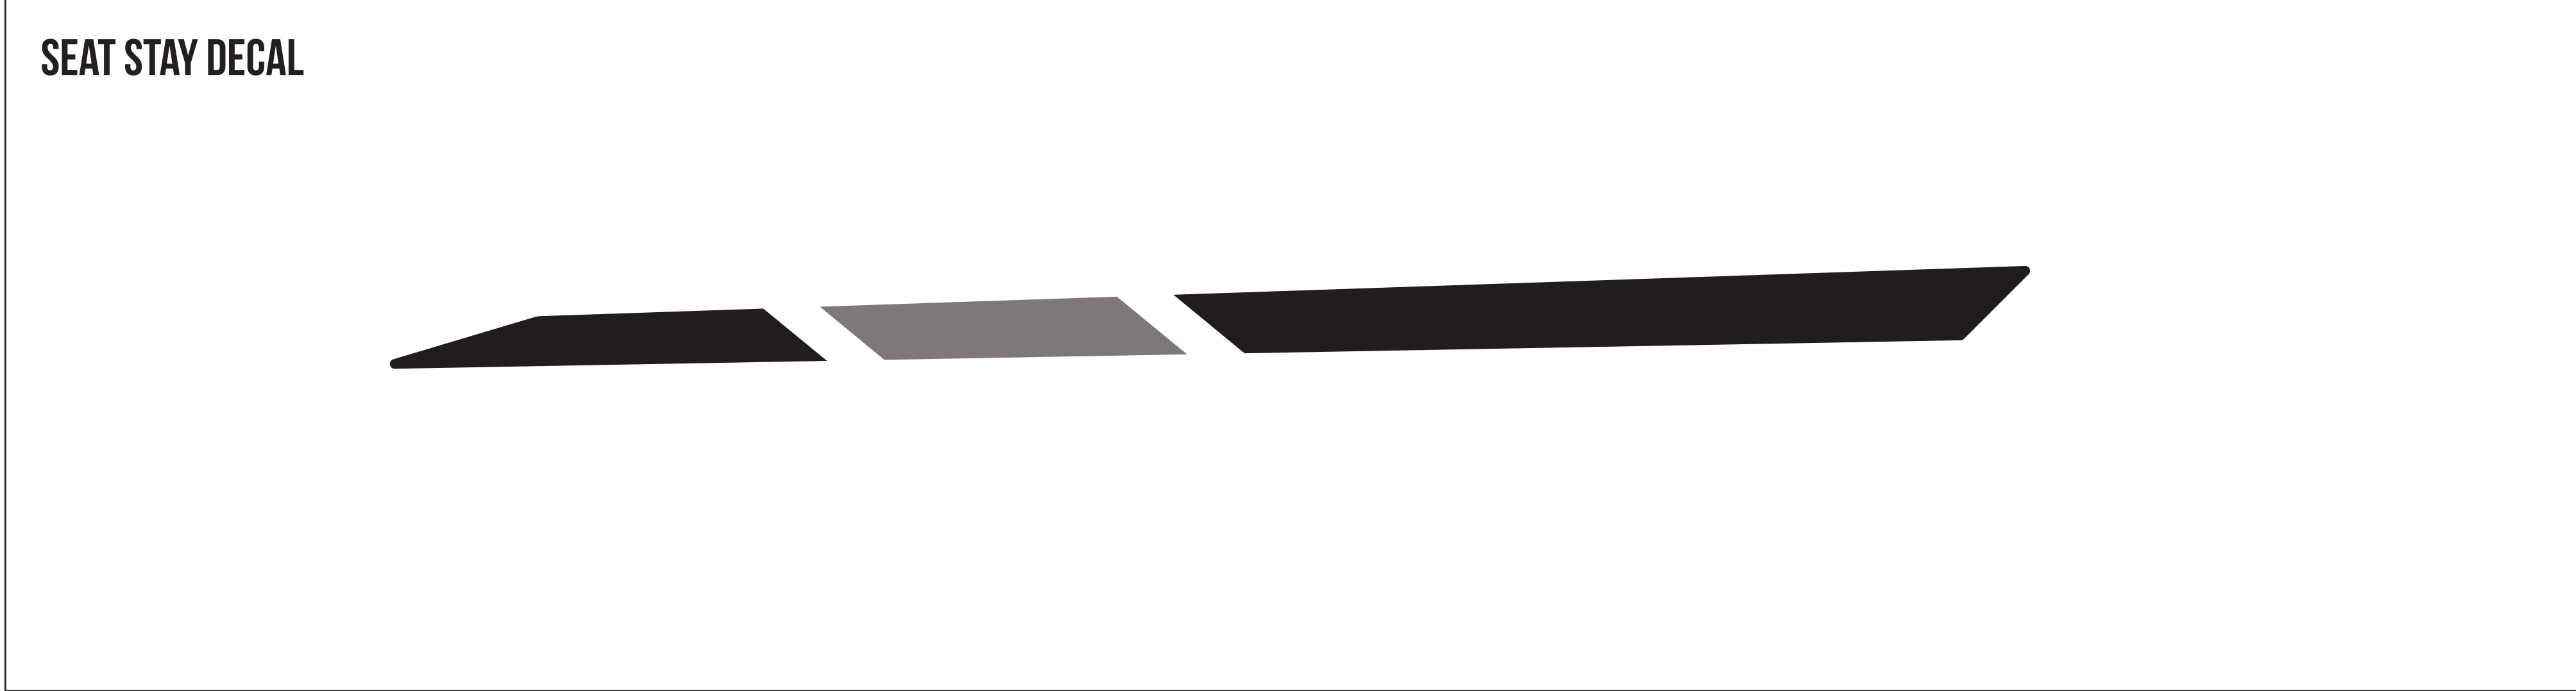

MODEL YEAR 2022
BIKE: SENTINEL ALLOY
COLORS: MISTY GREEN / BLACK POWDER
TRANSITION
BICYCLE COMPANY

TRANSITION TRANSITION

USAGE DISCLAIMER!!!!!!
ALL LOGOS ARE SCALED 1:1. DECALS APPLIED AT THE FACTORY USE A WATER BASED SYSTEM THAT STRETCHES AND CONFORMS TO THE FRAME SURFACE SO IT DISTORTS THE DECAL. SIMPLY USING THIS FILE TO MAKE DECALS TO LAY OVER THE OLD DECALS WILL NOT BE A PERFECT FIT. IT IS UP TO YOU TO MODIFY THE SCALE OF THIS FILE TO WORK FOR YOUR APPLICATION.
TRANSITION BIKES IS NOT RESPONSIBLE FOR THE FIT AND FINISH OF ANY AFTERMARKET DECALS APPLIED TO THE FRAME.

DOWN TUBE DECAL

SCALE 1:1 (100%)

DRIVE SIDE

NON-DRIVE SIDE